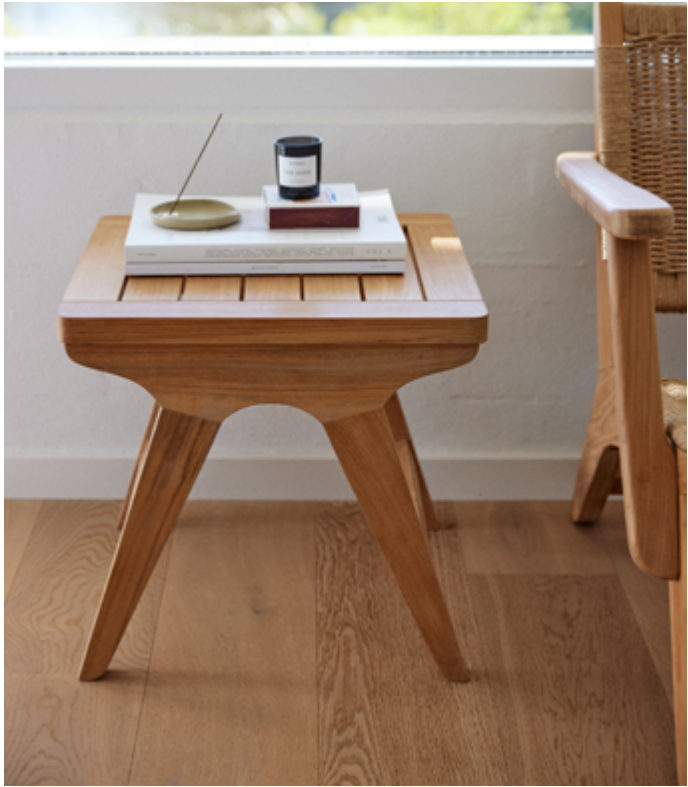

Bamboo stands out as a versatile, durable, and environmentally friendly material choice for furniture, aligning with the growing demand for sustainable solutions.

# EYA

The Eya lounge chair combines timeless design with practical functionality and is made from teak and paperloom rope. The frame of the chair is crafted from solid teak wood, known for its durability.

# EYA

---

Eya lounge stool

Item no. 3158000

Teakwood with paperloom

W68 x D82 x H68 cm

---

Eya side table