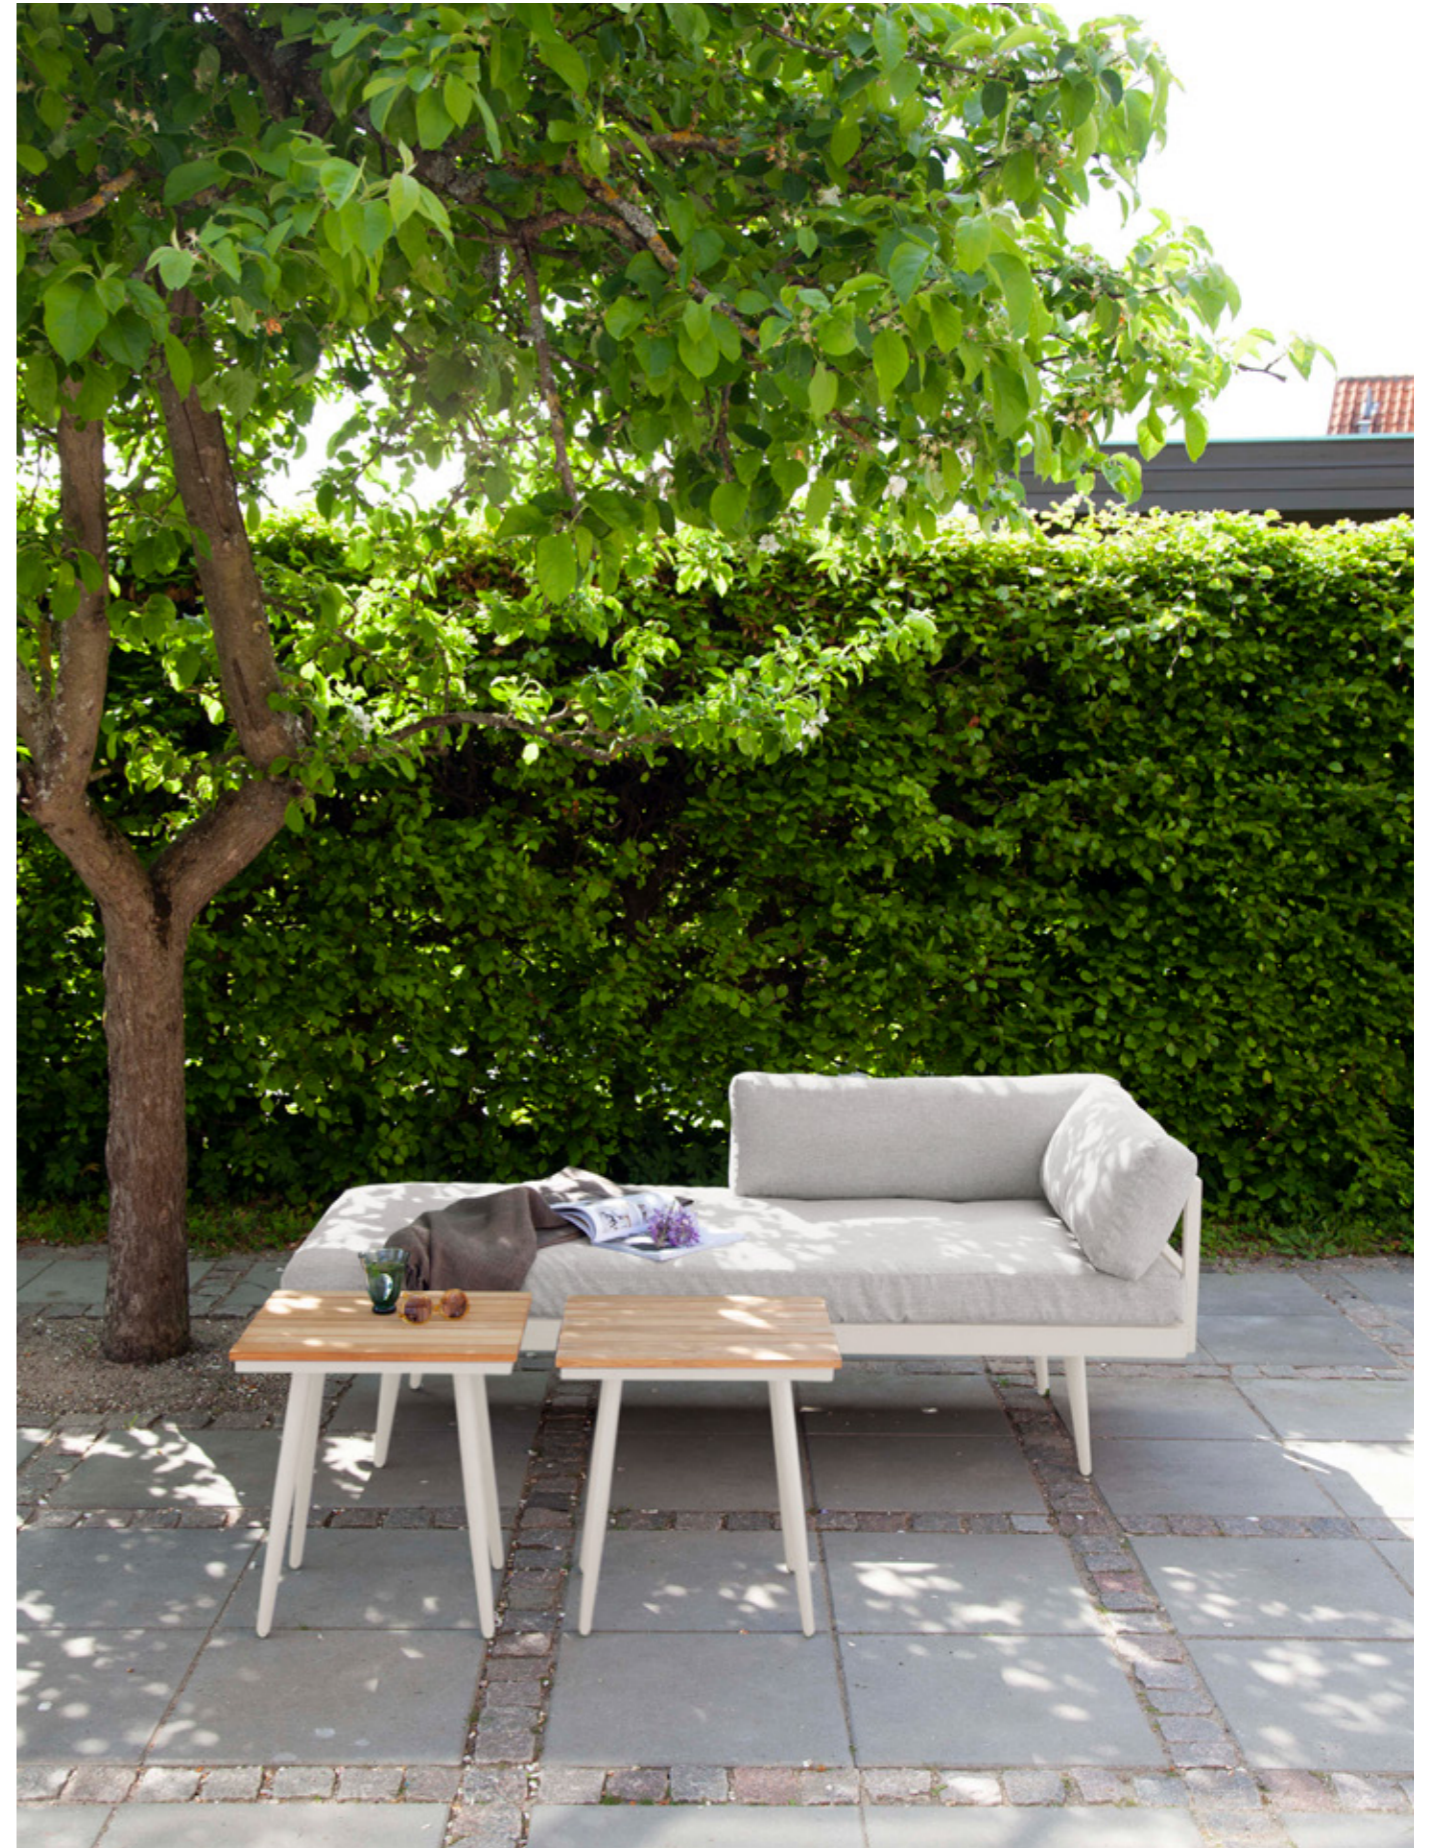

RIO

Function meets comfort in a new sandy grey hue
with light grey cushions.