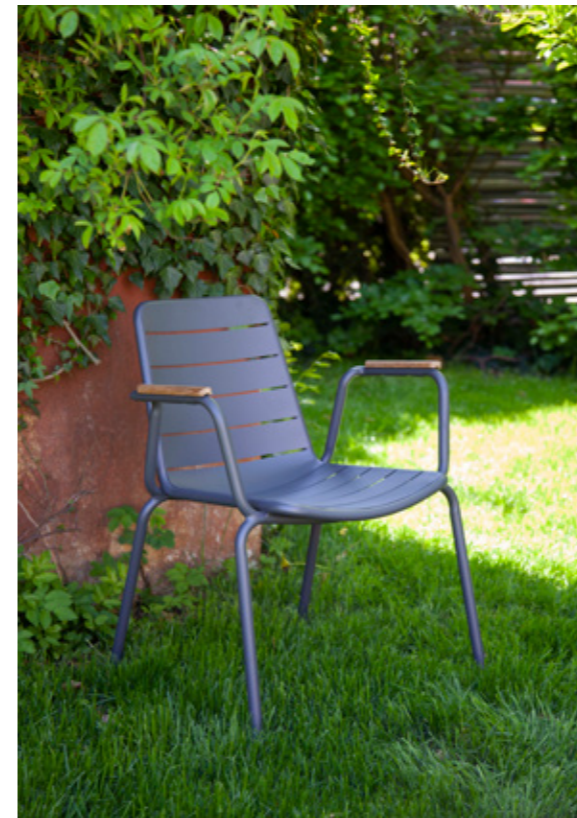

# PARC

Experience outdoor elegance with French-inspired design, crafted from solid teak and lightweight, rustproof aluminum for everyday durability.

Imagine stepping into your own backyard and feeling as if you've been transported to the serene and elegant gardens of France. Let yourself be inspired by the French park ambiance and add a touch of luxury and style to your outdoor oasis.