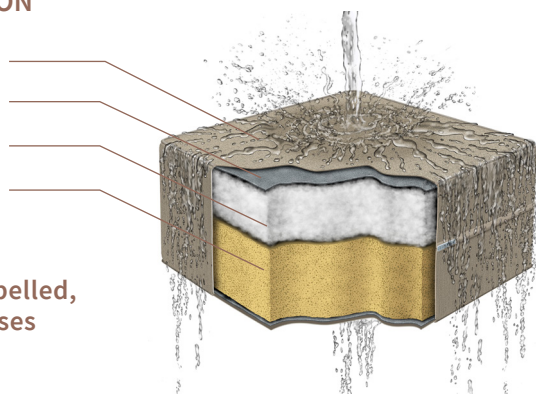

CUSHION COMPOSITION

- Outer cover/fabric
- Inner cover/rain cover
- Padding
- QuickDryFoam

90% of rainwater is repelled, whereas only 10% passes through the cushion

HOW TO CARE FOR YOUR QUICKDRYFOAM® CUSHIONS

1. After a downpour, place the cushions upright to allow water to drain more efficiently.
2. Store the cushions in a ventilated indoor room or in a Cane-line cushion box during winter season or for long-term storage.

ACROSS OUR COLLECTIONS

All Cane-line products featuring the QuickDry & Airflow system logo include QuickDryFoam®. Other cushions come with our premium Cane-line cold foam.