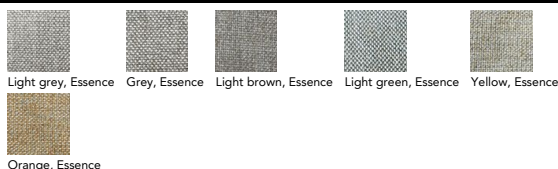

WAVE COUCHTISCH GESTELL GROSS INDOOR
7042 RS/RU
Rattan

CHF 445,00

B: 74 cm
T: 65 cm
H: 40 cm
V: 0.19 cbm

TISCHPLATTE TROPFENFORM 89X96
CM
P042GG
Gehärtetes Glas
Preis: CHF 255,00
Gesamtpreis: CHF 700,00

B: 96 cm
T: 89 cm
H: 1 cm
V: 0.07 cbm

Clear

ACCESSORIES DESIGNED BY CANE-LINE DESIGN

ESSENCE ZIERKISSEN INDOOR
SCI20X50Y 1400/1402
Cane-line Textil, Preisgruppe 4

B: 50 cm
T: 20 cm
H: 20 cm
Ø: 20 cm
V: 0.02 cbm

CHF 135,00

ESSENCE ZIERKISSEN INDOOR
SCI30X60Y 1400/1401/1402/1403/1404/1405
Cane-line Textil, Preisgruppe 4

B: 30 cm
T: 60 cm
H: 12 cm
V: 0.02 cbm

CHF 120,00

ESSENCE ZIERKISSEN INDOOR
SCI40X60Y 1400/1402
Cane-line Textil, Preisgruppe 4

B: 40 cm
T: 60 cm
H: 12 cm
V: 0.03 cbm

CHF 135,00

ESSENCE ZIERKISSEN INDOOR
SCI50X50Y 1400/1401/1402/1403/1404/1405
Cane-line Textil, Preisgruppe 4

B: 50 cm
T: 50 cm
H: 12 cm
V: 0.03 cbm