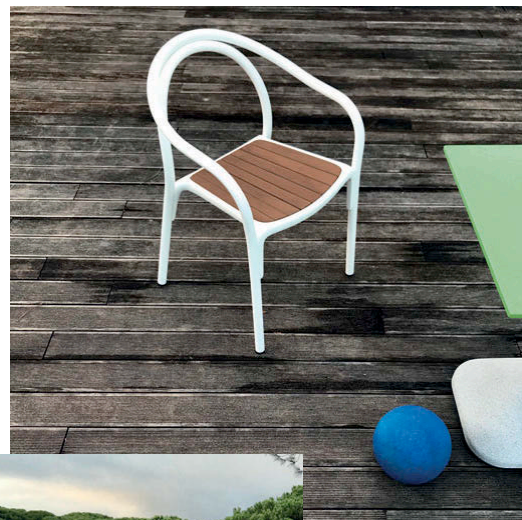

Soul

Pure creativity

DESIGN
Eugeni Quitllet, 2018

EN — The concept of Soul stems from the idea of creating a chair using a blend of age-old methods and cutting-edge techniques. Its ash structure has a minimalistic, flowing silhouette, characterized by a harmonious interplay of curves and lines. The outdoor version made of aluminium, with a seat in teak slats, ensures strength and lightness.

IT — La poltrona Soul nasce dal desiderio di creare una seduta ricorrendo a metodi tradizionali e sfruttando al tempo stesso la tecnologia. Linee sinuose caratterizzano una struttura in frassino resa dinamica e di carattere grazie al gioco armonico di curvature e dolci inclinazioni. La versione outdoor realizzata in alluminio, con sedile con doghe in teak sagomate, garantisce resistenza e leggerezza.

ARMCHAIR