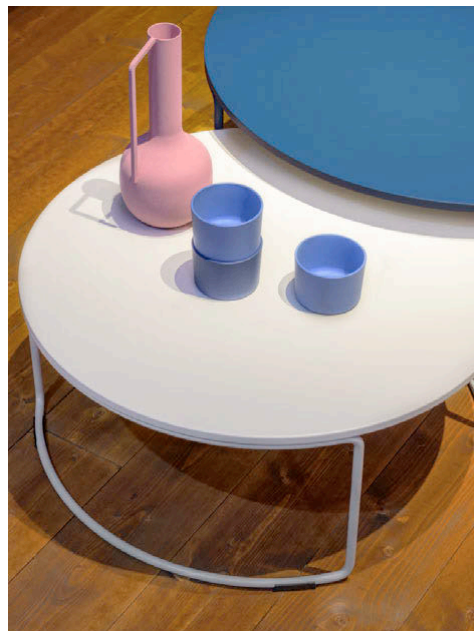

#PedraliNewHorizons

Salone del Mobile.Milano 2022
Milan, Italy

Project: Exhibition stand

Architect: CalviBrambilla

Styling: Studio Salaris