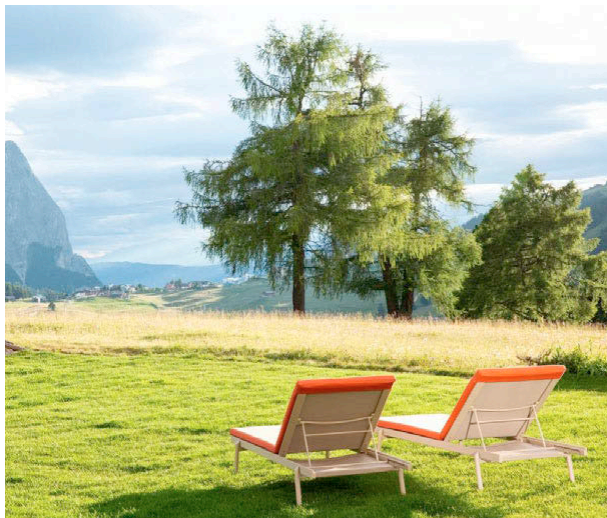

RAIL

RAIL/2

RAIL.23

Cushion for sun lounger
WIDTH: 660 - 26.0

RAIL.30

Sun lounger roof
THICKNESS: 25 - 0.98

FINISHES / FINITURE

aluminium / alluminio

textilene / textilene

BI100E

SA200E

BI

SA

cushion fabrics / tessuti per cuscino

CERTIFICATIONS / CERTIFICAZIONI