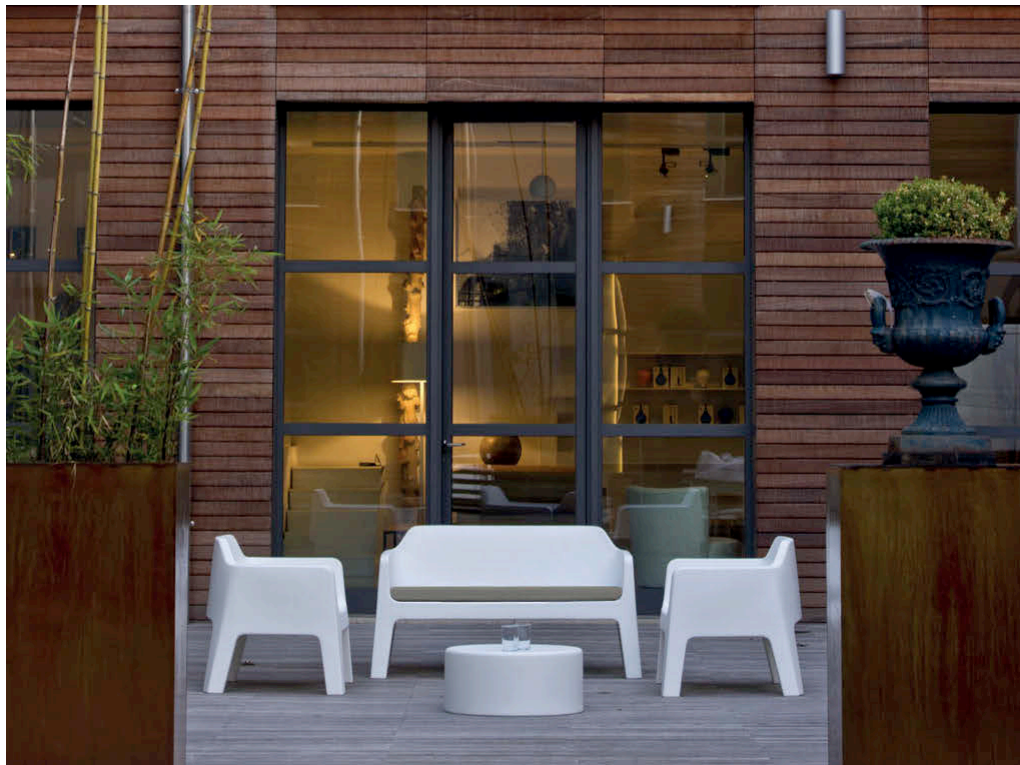

Private House

Brescia, Italy

Project: Private House