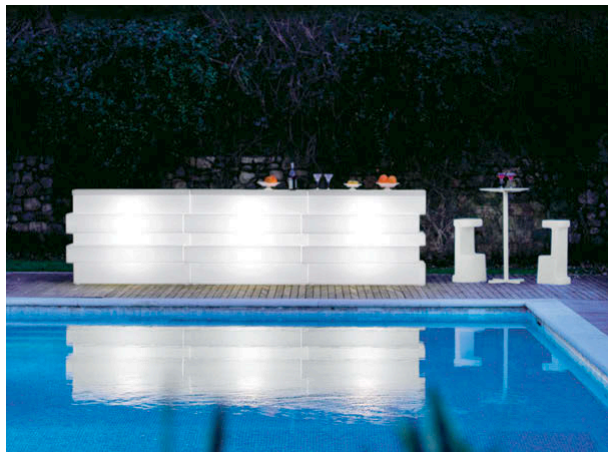

Private House

Brescia, Italy

Project: Private House

Products: Tetris bar counter,

Senif barstool, Bold table

SIZES / DIMENSIONI

mm - in