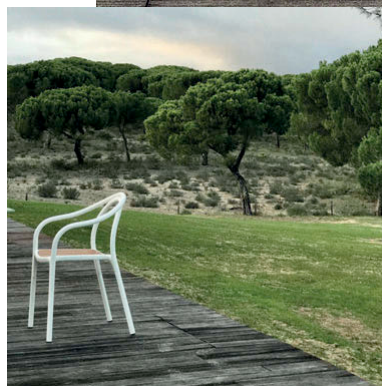

Soul

Pure creativity

DESIGN
Eugeni Quitllet, 2018

EN — The concept of Soul stems from the idea of creating a chair using a blend of age-old methods and cutting-edge techniques. Its ash structure has a minimalistic, flowing silhouette, characterized by a harmonious interplay of curves and lines. The outdoor version made of aluminium, with a seat in teak slats, ensures strength and lightness.

IT — La poltrona Soul nasce dal desiderio di creare una seduta ricorrendo a metodi tradizionali e sfruttando al tempo stesso la tecnologia. Linee sinuose caratterizzano una struttura in frassino resa dinamica e di carattere grazie al gioco armonico di curvature e dolci inclinazioni. La versione outdoor realizzata in alluminio, con sedile con doghe in teak sagomate, garantisce resistenza e leggerezza.

ARMCHAIR