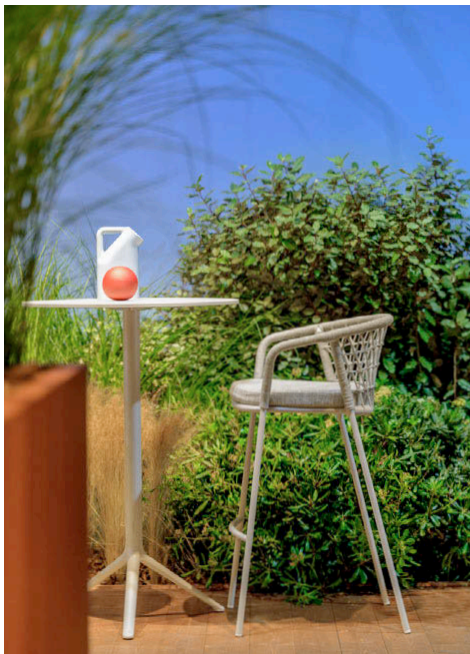

#PedraliNewHorizons

Salone del Mobile.Milano 2022
Milan, Italy

Project: Exhibition stand

Architect: CalviBrambilla

Styling: Studio Salaris

Private House

Herent, Belgium

Project: Private House

Products: Panarea armchair,
Arki-Table