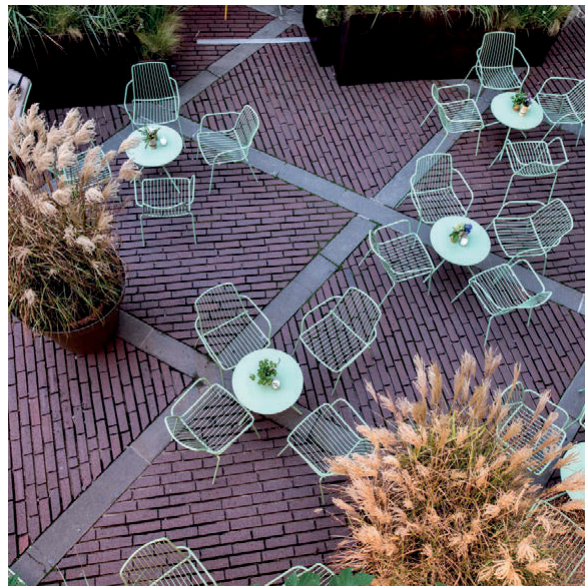

Green Design

Piazza Vecchia
Bergamo, Italy

Project: Outdoor

Products: Nolita armchair
and coffee table