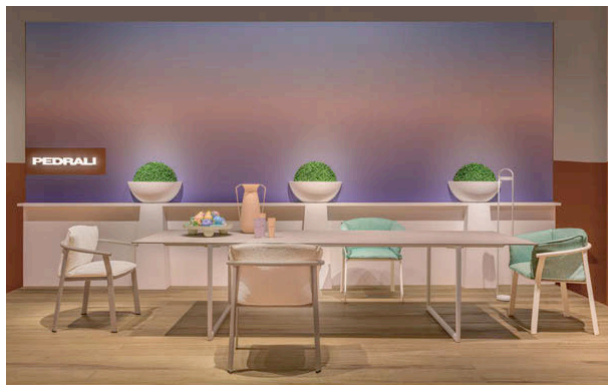

#PedraliNewHorizons

Salone del Mobile.Milano 2022
Milan, Italy

Project: Exhibition stand

Architect: CalviBrambilla

Styling: Studio Salaris

Products: Lamorisse armchair, Toa table,
Giravolta lighting