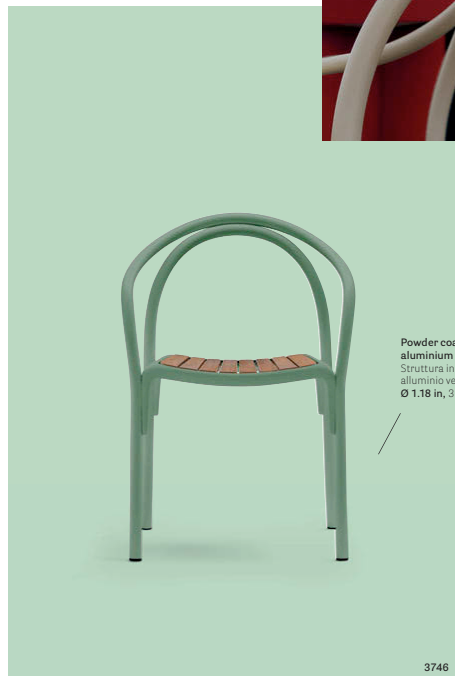

ARMCHAIR

3746