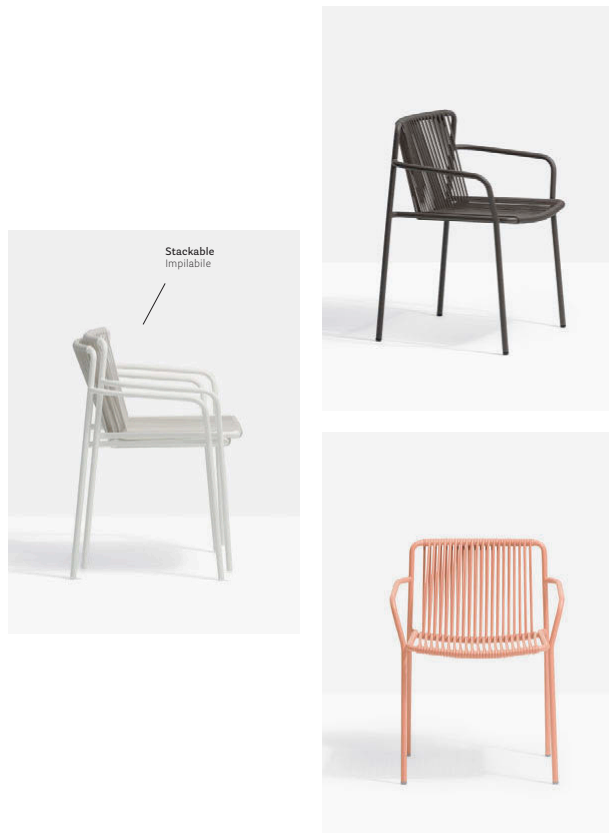

LIVING

SIDE CHAIR - ARMCHAIR

3660

3665

Flexible woven  
PVC profile  
Intreccio in  
PVC flessibile

SIDE CHAIR

ARMCHAIR

ARMCHAIR

ARMCHAIR

The PVC profile is durable,  
colourful and easy to clean  
Il profilo in PVC è durevole,  
colorato e facile da pulire

LIVING

Lounge armchair poltrona lounge Tribeca  
Coffee table tavolino Nolita