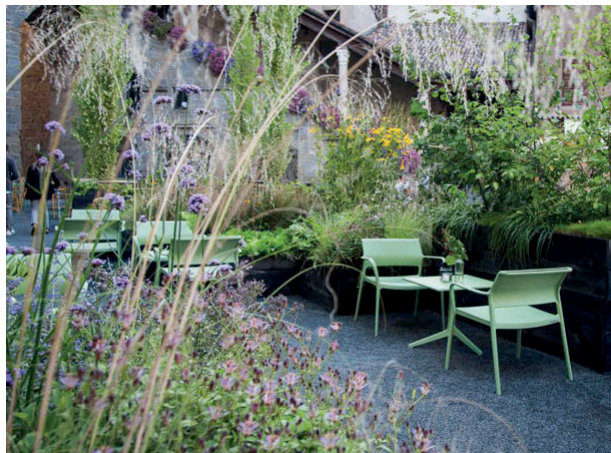

Green Design

Piazza Vecchia
Bergamo, Italy

Nò-Do

Paratico, Italy