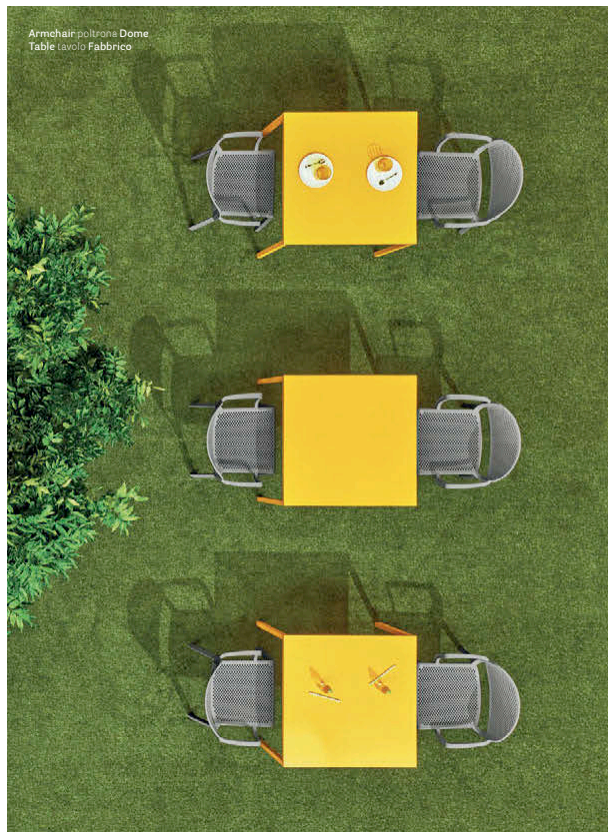

HOSPITALITY