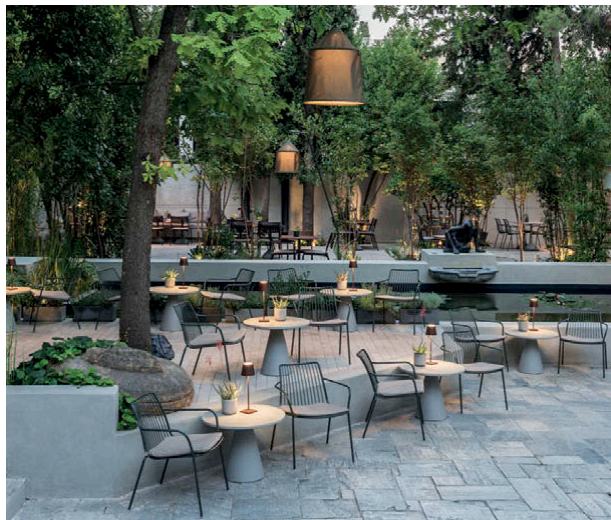

Natu Restaurant

Athens, Greece

Project: Restaurant