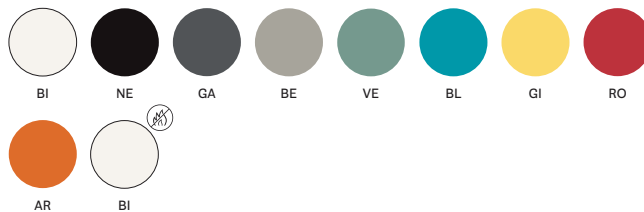

670

Polypropylene side chair

670/CL1

673

Polypropylene side chair, high back

674

Polypropylene armchair, high back

675

Polypropylene armchair

675/CL1

677

Polypropylene barstool

678

Polypropylene barstool

polypropylene / polipropilene

AWARDS / PREMI

reddot award 2014
winner

CERTIFICATES / CERTIFICAZIONI

For
670 - 673 - 674 - 675 - 677 - 678