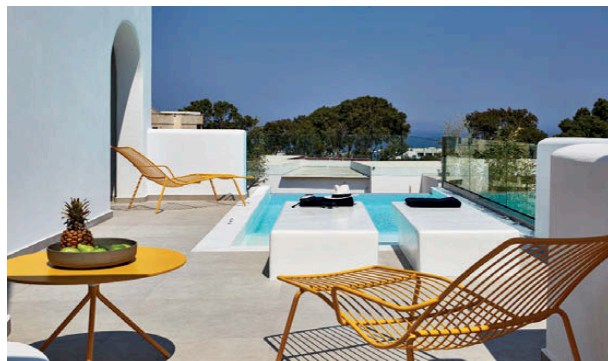

Altera Pars Suites

Santorini, Greece

Project: Hotel