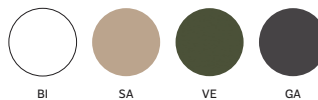

636.3

Cushion for sofa only
WIDTH: 515 - 20.3