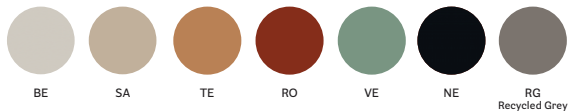

FINISHES / FINITURE

polypropylene / polipropilene

CERTIFICATES / CERTIFICAZIONI

AWARDS / PREMI