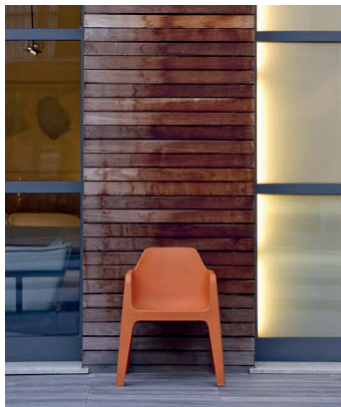

Private House

Brescia, Italy

Project: Private House