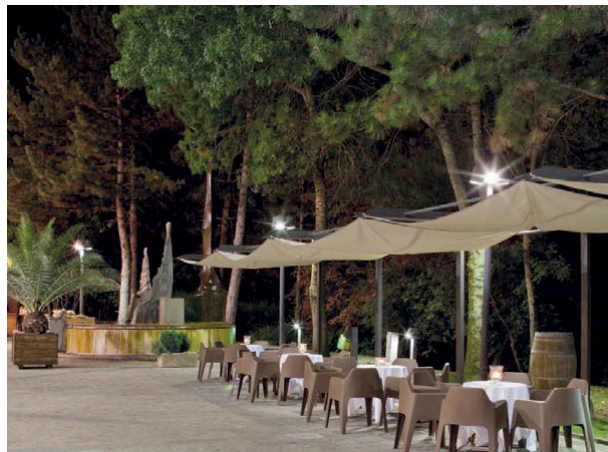

## Park Hotel ai Cappuccini

Gubbio, Italy

Project: Hotel

Products: Plus armchair,  
Bold table