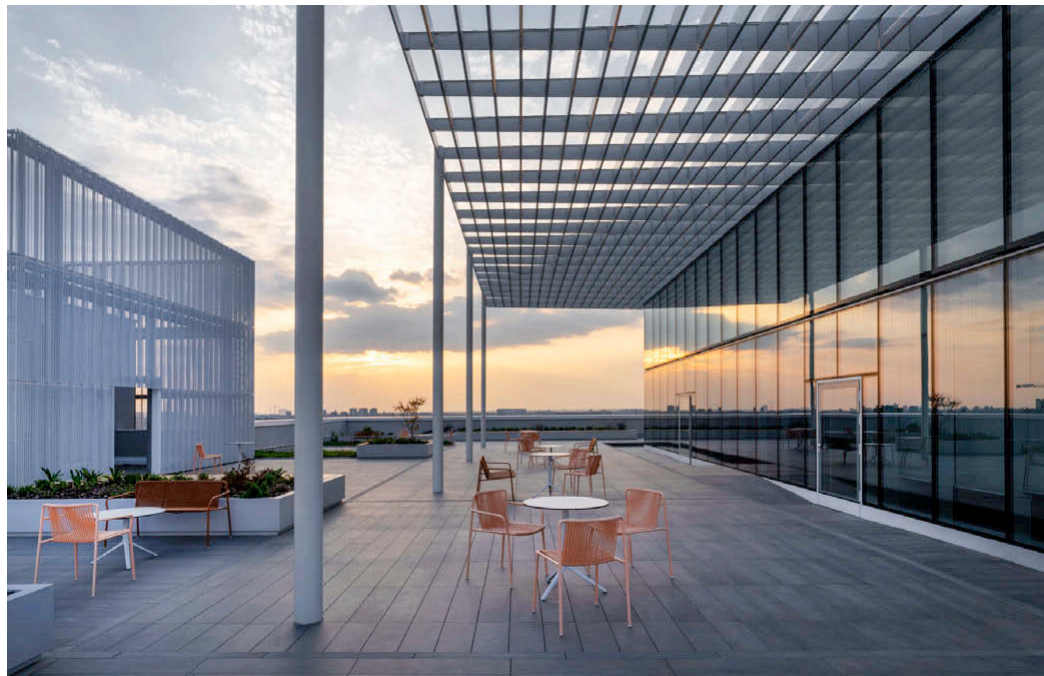

Il Sole 24 Ore

Milano, Italy

Project: Office

Architect: Park Associati

Interior design: DEGW