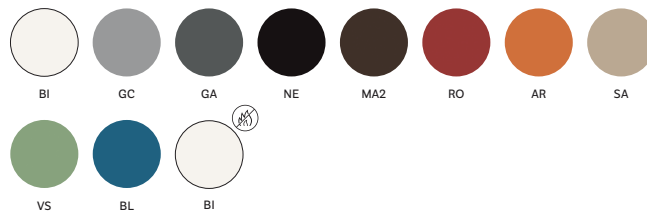

310

Polypropylene side chair

310/CL1

315

Polypropylene armchair

315/CL1

316

Polypropylene lounge armchair

AWARDS / PREMI

German
Design Award
SPECIAL
MENTION 2015

reddot design award
winner 2013

CERTIFICATES / CERTIFICAZIONI

For
310 - 315 - 316