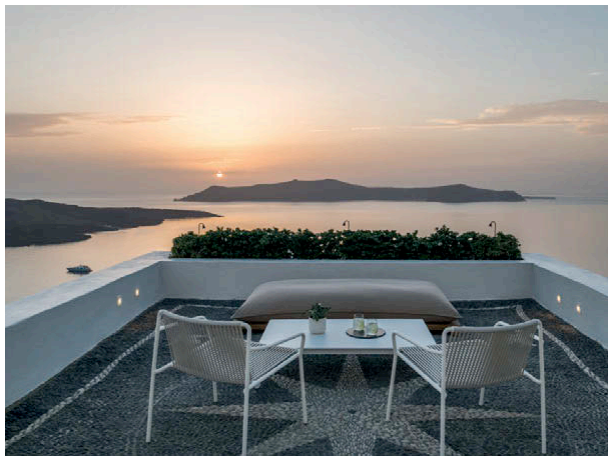

Enigma Suites

Santorini, Greece

Project: Hotel