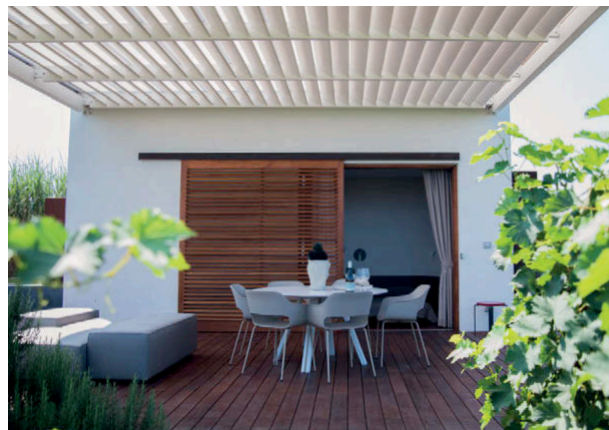

Tenuta di Castellaro

Lipari, Italy

Project: Wine resort

Products: Babila armchair,
Arki-Table