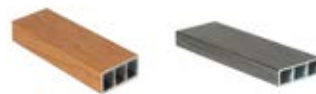

teak look grau

Polywood

teak color grey color

BAVARIA

Gestell Aluminium gebürstet
Tischplatte Lamellen aus Aluminium

Bar Tisch **CHF 549.-**

T↓110cm □↓75cm ▭75cm

contral
your comfort zone