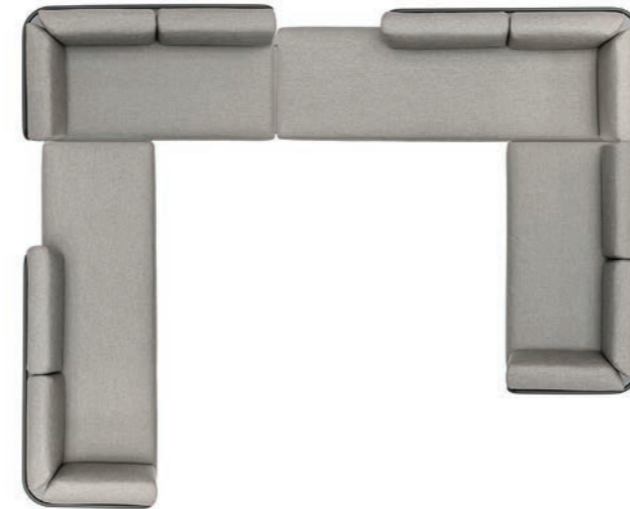

SET-UP Q
Powder coated stainless steel/quick-dry foam/fabric

w408 d328 h80 cm

Cat.A fabric	Cat.B fabric
REF: B-setQ-A CHF 16'336.-	REF: B-setQ-B 18'196.-
Protective cover REF: CP-B-setQ CHF 1'574.-