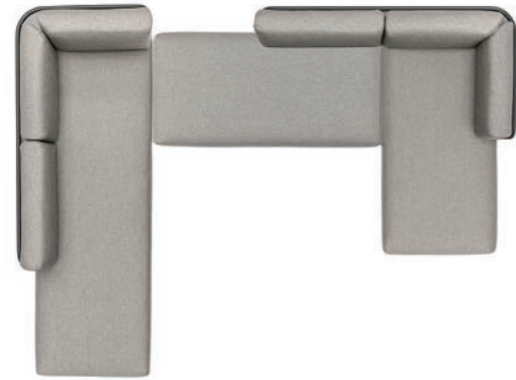

SET-UP M
Powder coated stainless steel/quick-dry foam/fabric

w328 d244 h80 cm

Cat.A fabric	Cat.B fabric
REF: B-setM-A CHF 10'048.-	REF: B-setM-B CHF 11'199.-
Protective cover REF: CP-B-setM CHF 1'123.-