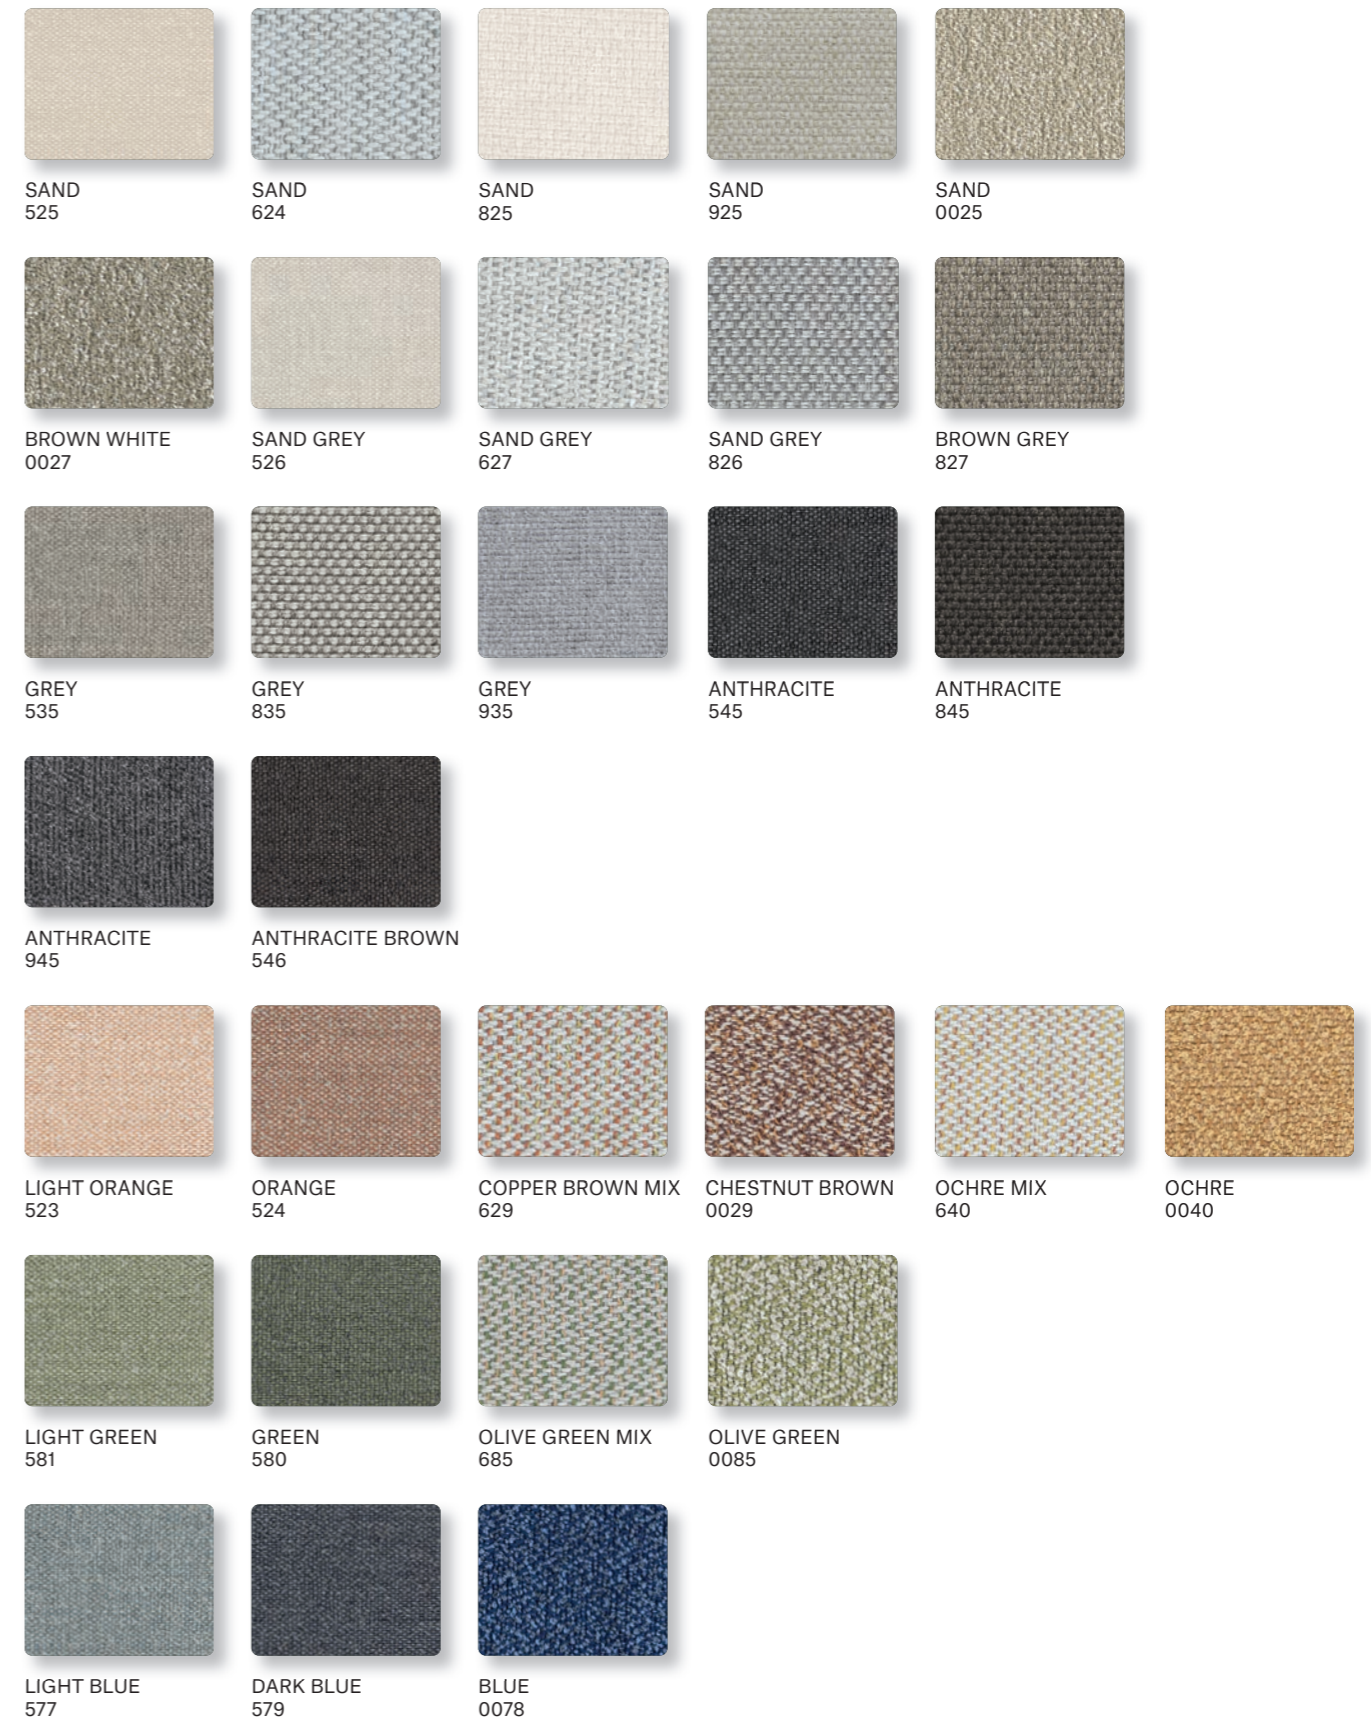

FABRICS CATEGORY B