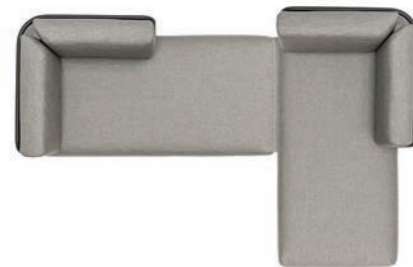

SET-UP E
Powder coated stainless steel/quick-dry foam/fabric

w248 d164 h80 cm

Cat.A fabric	Cat.B fabric
REF: B-setE-A CHF 6'297.-	REF: B-setE-B CHF 7'032.-

Protective cover
REF: CP-B-setE
CHF 620.-