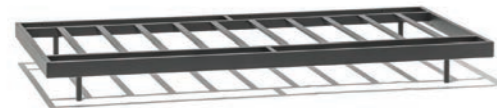

TWO-SEATER FRAME
Powder coated stainless steel

w178 d89 h19 cm | 24 kg

REF: DOF2
CHF 1'049.-