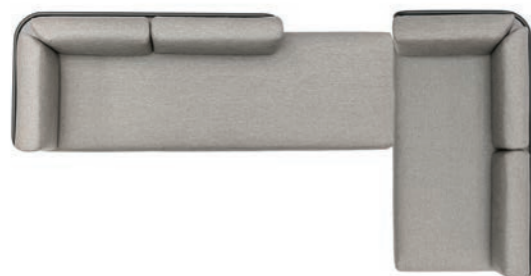

SET-UP J
Powder coated stainless steel/quick-dry foam/fabric

w328 d164 h80 cm

Cat.A fabric	Cat.B fabric
REF: B-setJ-A CHF 8'168.-	REF: B-setJ-B CHF 9'098.-

Protective cover
REF: CP-B-setJ
CHF 774.-