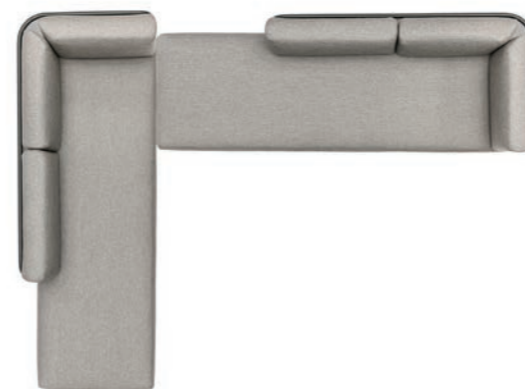

Protective cover
REF: CP-B-setT
CHF 834.-

SET-UP U
Powder coated stainless steel/quick-dry foam/fabric

w328 d244 h80 cm

Cat.A fabric	Cat.B fabric
REF: B-setU-A CHF 9'733.-	REF: B-setU-B CHF 10'824.-

Protective cover
REF: CP-B-setU
CHF 810.-