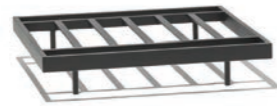

w260 d100 h74 cm | 129 kg

REF: KOR-TC-2601CER
CHF 4'999.-

DONGO

Design Studio Segers

DONGO MODULAR SOFA

Set-ups can be designed using the following componets.

ONE-SEATER FRAME
Powder coated stainless steel

w89 d89 h19 cm | 14,1 kg