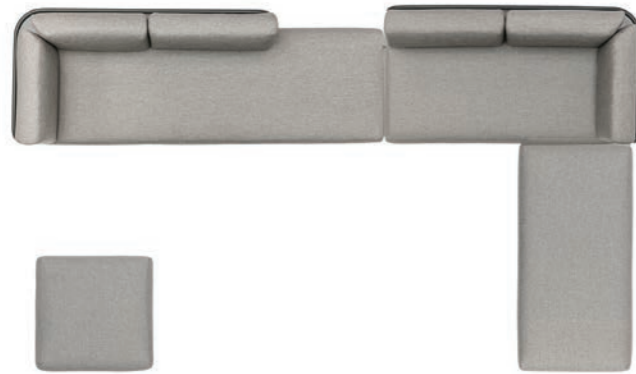

SET-UP N
Powder coated stainless steel/quick-dry foam/fabric

w408 d244 h80 cm

Cat.A fabric	Cat.B fabric
REF: B-setN-A CHF 11'178.-	REF: B-setN-B CHF 12'446.-
Protective cover REF: CP-B-setN CHF 1'258.-