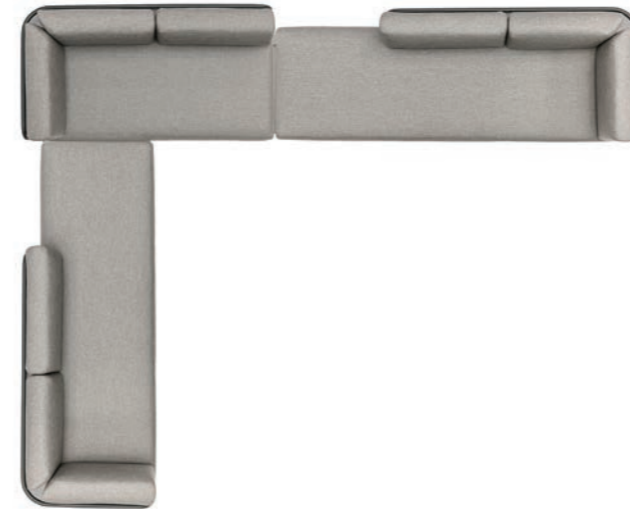

SET-UP P
Powder coated stainless steel/quick-dry foam/fabric

w408 d328 h80 cm

Cat.A fabric	Cat.B fabric
REF: B-setP-A CHF 12'648.-	REF: B-setP-B CHF 14'085.-
Protective cover REF: CP-B-setP CHF 1366.-