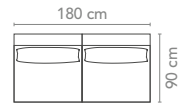

Arrangement A

A2

Arrangement B

Arrangement C