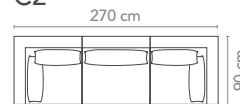

Arrangement A

Arrangement B

Arrangement C

C2