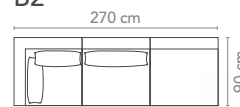

Arrangement A

Arrangement B

B2

Arrangement C